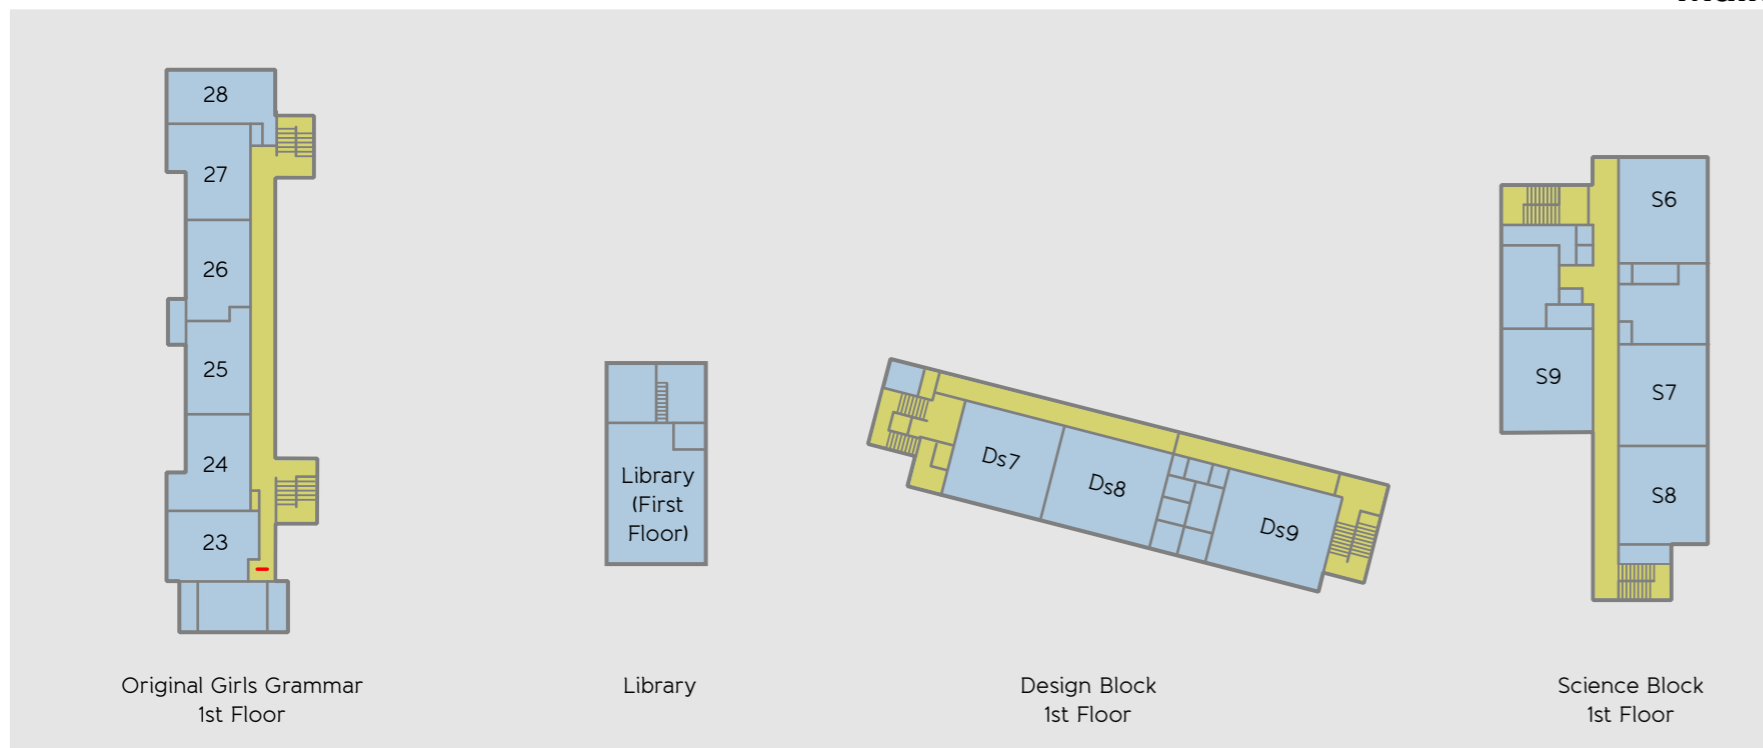

Sewell Park Academy

Legend

- Railing
- Covered Area
- Fire Exit
- Defibrillator
- Gate