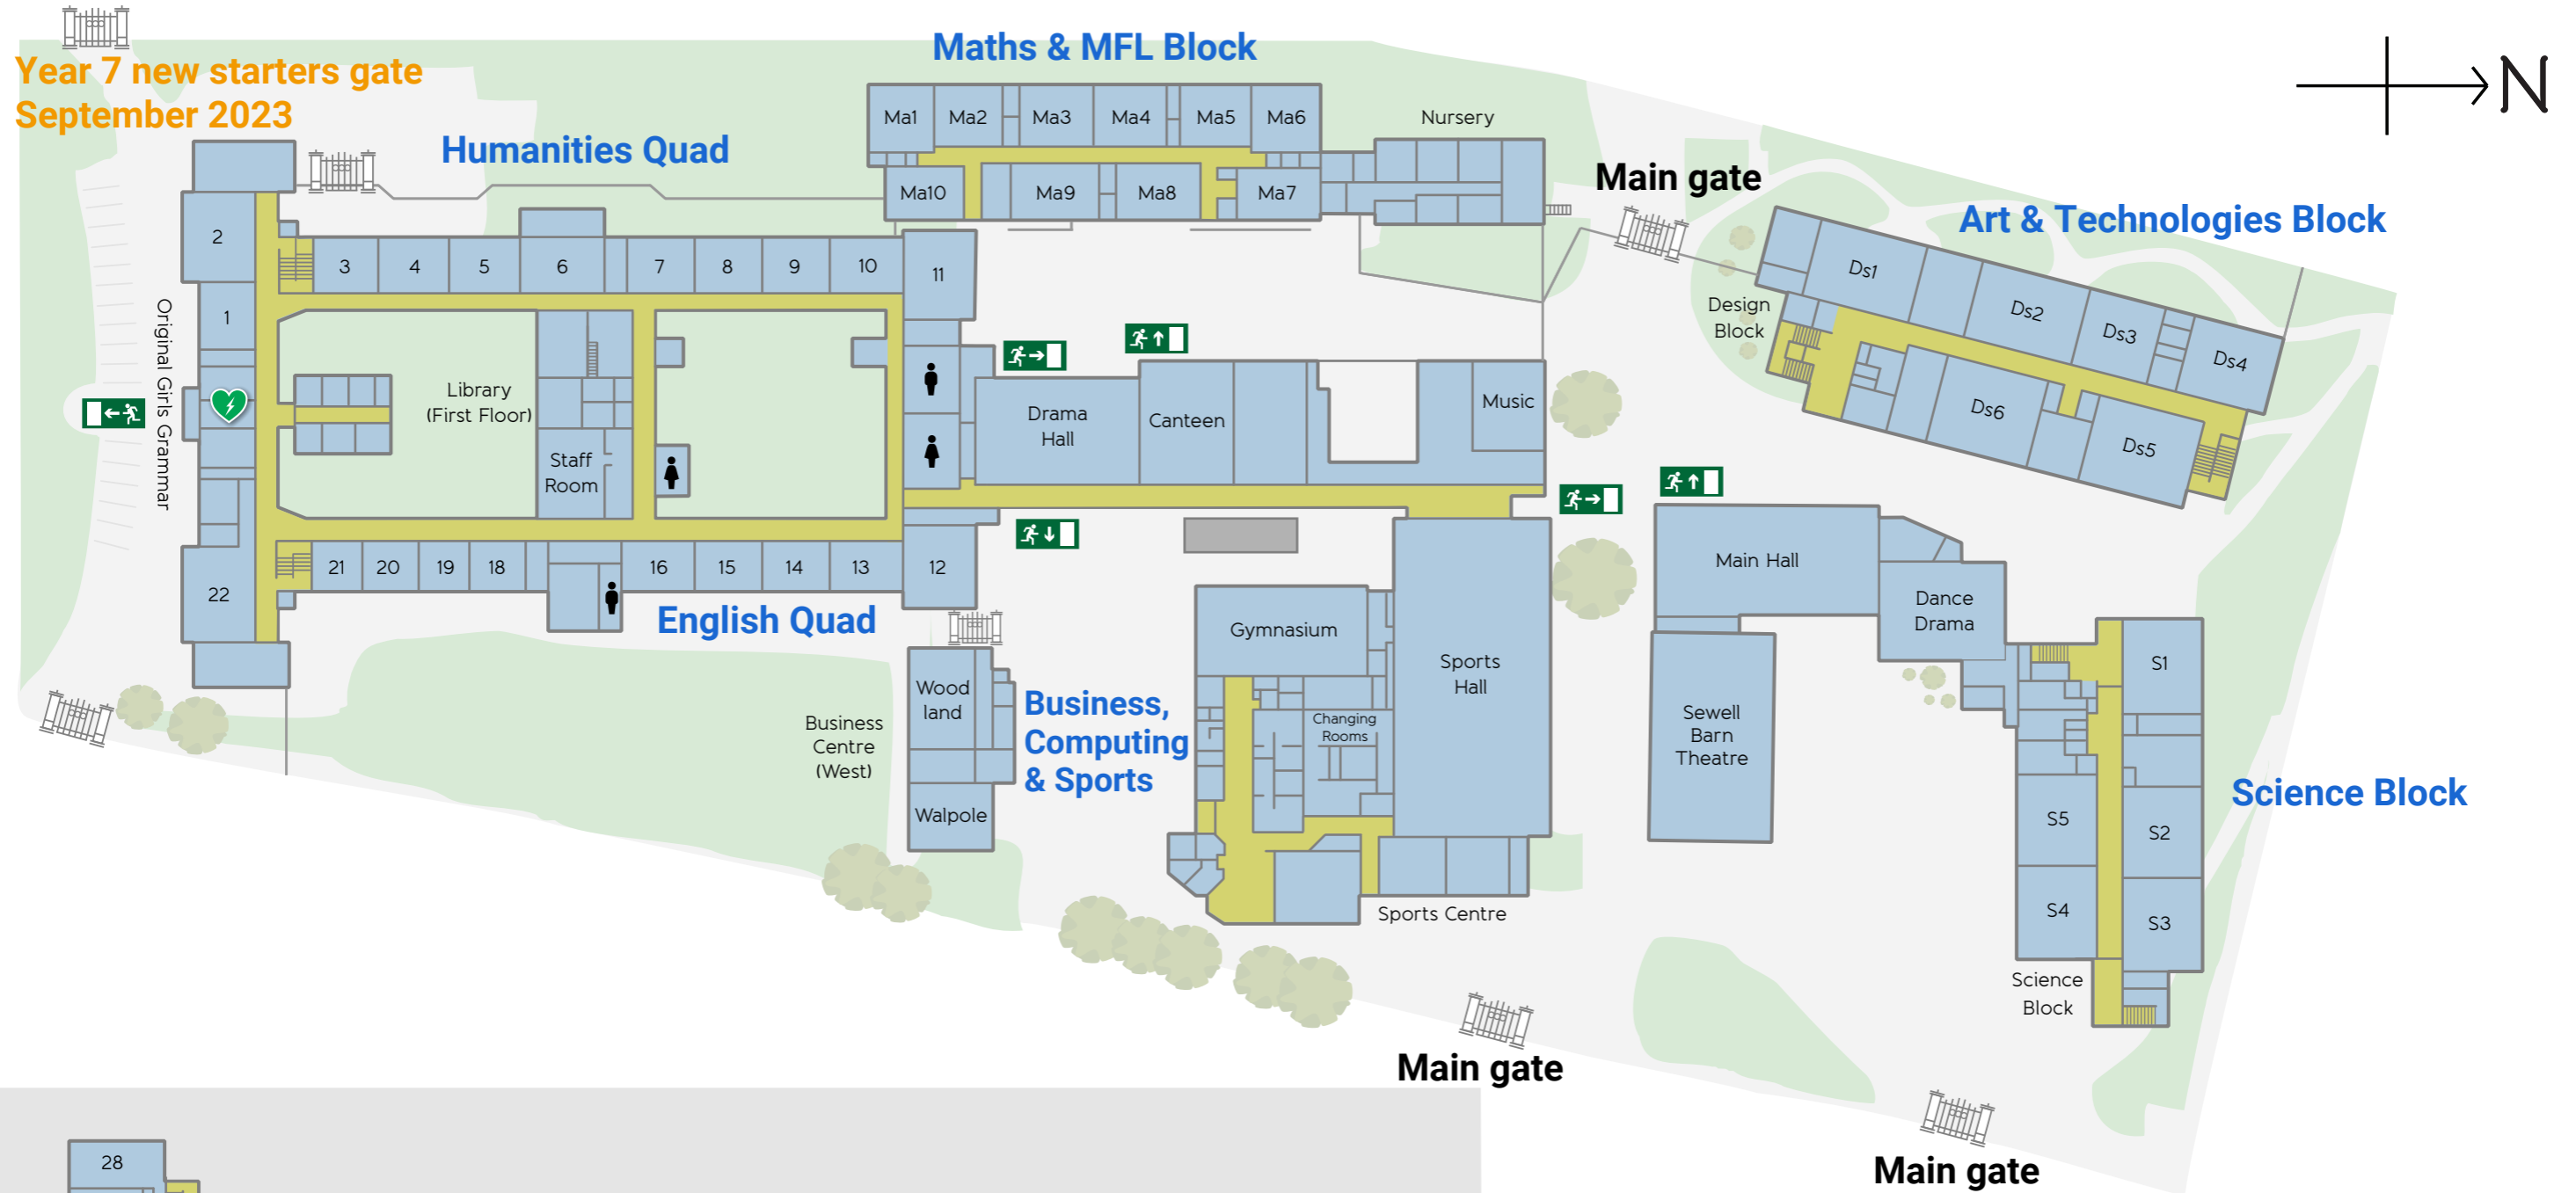

Sewell Park Academy

Legend

- Railing
- Covered Area
- Fire Exit
- Defibrillator
- Gate