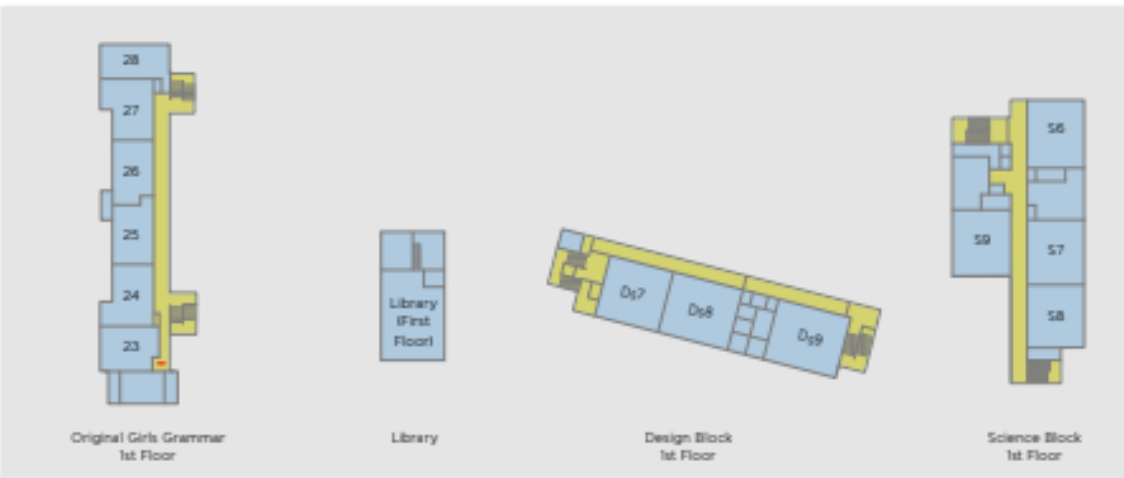

Sewell Park Academy

Legend

- Railing
- Covered Area
- Fire Exit
- Defibrillator
- Gate