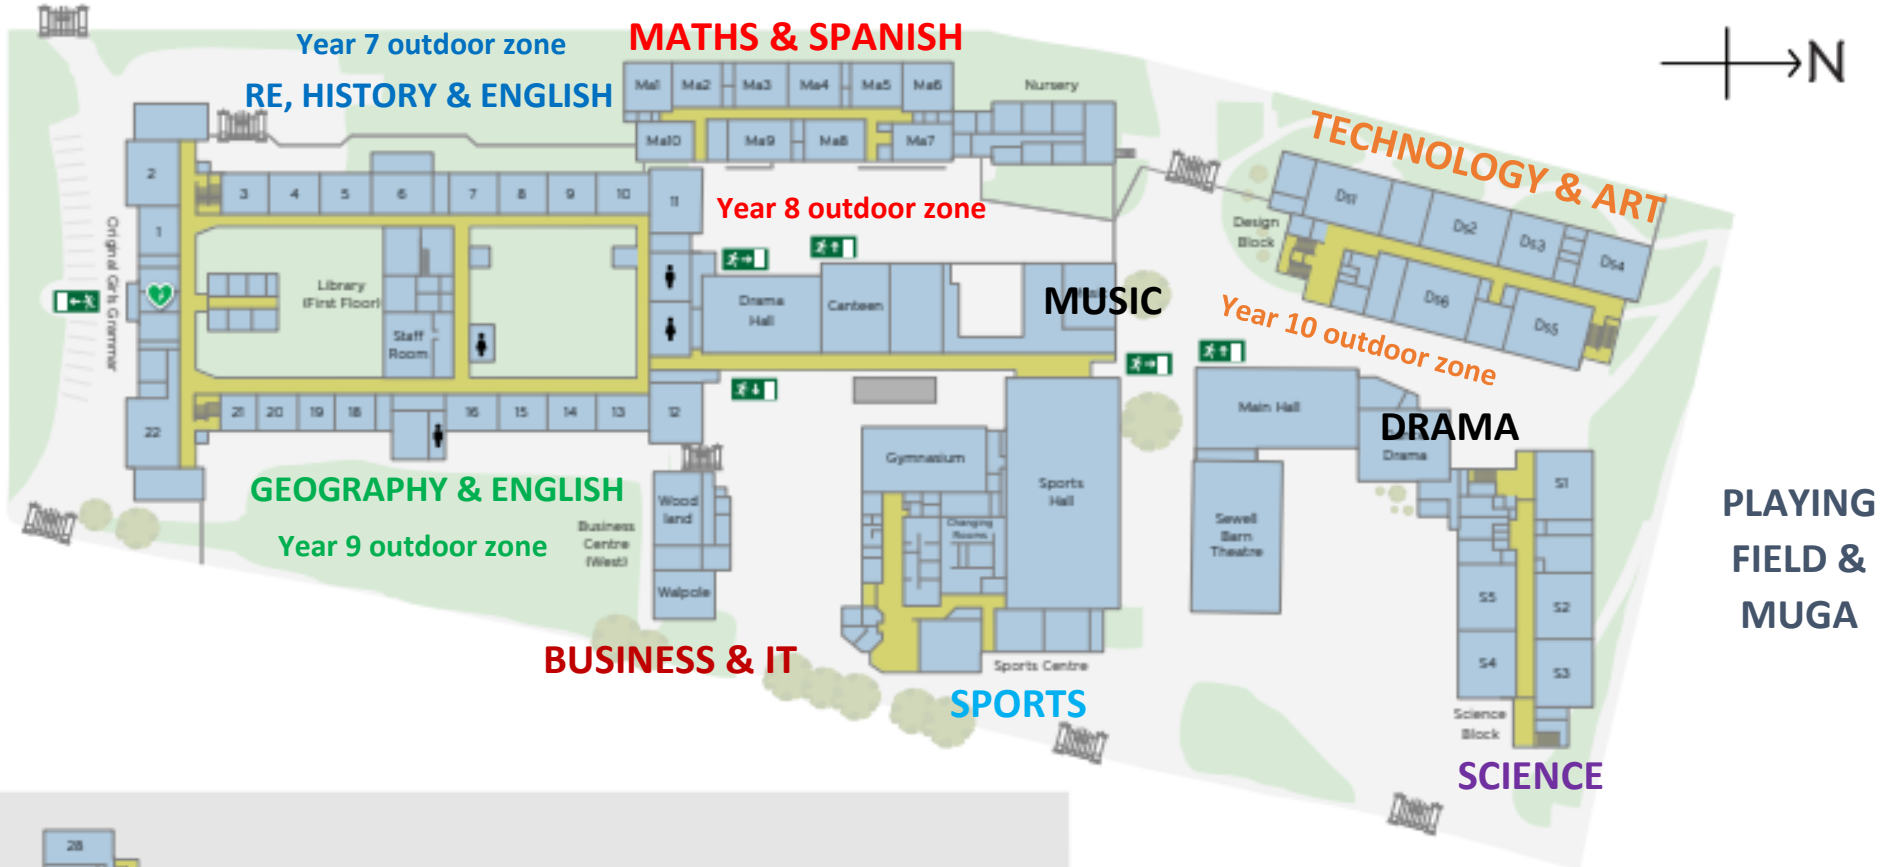

Sewell Park Academy

Legend

- Railing
- Covered Area
- Fire Exit
- Defibrillator
- Gate